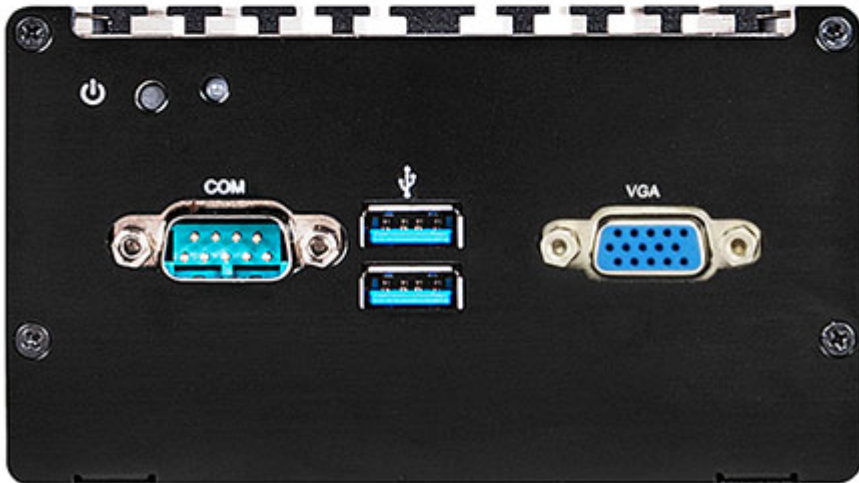

369.00 EUR
incl. 19% VAT, plus [shipping](#)

- Intel Apollo Lake SoC Processor
- 1 * SO-DIMM DDR3L up to 8GB
- 4 * USB3.0, 1 * COM, 1 * VGA, 2 * HDMI, 2 * RJ45, 1 * Audio (MIC + Line-out)
- M/B Form Factor :NUC (101x101mm)
- DC-12V_40W Adapter

MB Model	- JNU691B-3350 / NUC (101 X 101 mm) - JNU691B-3455 / NUC (101 X 101 mm)
Part No.	- HBJC323U691-335B (non-WIFI) / HBJC323U691W-335B (WIFI) - HBJC323U691-345B (non-WIFI) / HBJC323U691W-345B (WIFI)
BIOS	- AMI 128MB SMT Flash ROM
CPU/Chipset	- INTEL® Apollo Lake N3350 SoC Processor (TDP : 6W) - INTEL® Apollo Lake J3455 SoC Processor (TDP : 10W)
Memory	- 1 * DDR3L-1866MHz SO-DIMM up to 8GB
Storage	- 1 * Full-size mSATA/Mini-PCI Express shared slot - 1 * 2.5" SATA Drive (only support 2.5" HDD with a height ≤ 10mm)
Network	- 2 * Gigabit LAN - 1 * Half-size Mini-PCIE slot (for Mini-PCIE WIFI module) - 1 * SIM Card